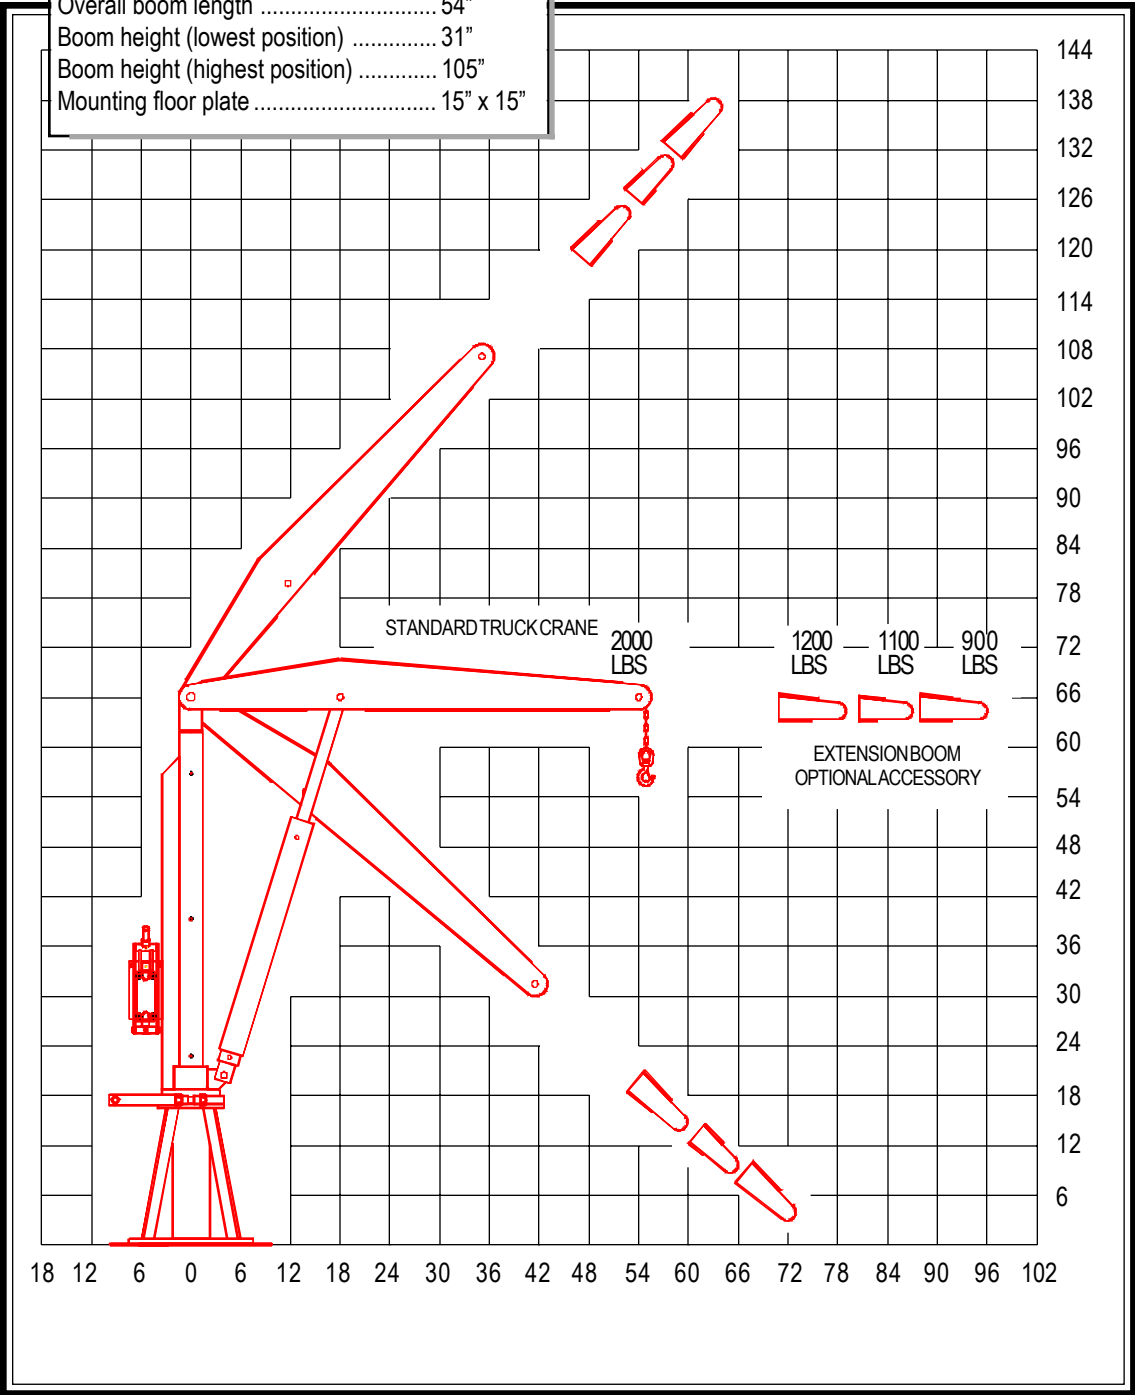

- **2000 lb. Capacity**
- **360 degree boom rotation**

**ACCESSORIES**

- Barrel Grip
- Extension Boom
- Truck crane mast complete (less mounting socket, mounting brackets and stabilizer)
- Mounting brackets for installing socket on truck
- Stabilizer only (screw type)
- Extra truck crane wells available for truck or pedestal mountings
- Wireless Remote

**STANDARD FEATURES**

- Meets Ruger's engineering standards 150% structural overload of maximum rated capacity
- 360 degree boom rotation
- Built-in hydraulic overload relief valve
- Adjustable brake to control rotation
- Needle type release valve permits pin-point control over lowering and holding of heaviest or lightest loads
- Truck crane well
- Mounted on Timken tapered roller bearings for easy rotation under maximum loads
- Swivel hook with safety latch and chain to support heavy loads

**MORE REACH**

**AFFORDABLE**

**VERSATILE**

**360° ROTATION**

# MODEL: TM-1

Model .....	TM-1
Capacity .....	2000 lbs
Overall height .....	66 3/4"
Overall boom length .....	54"
Boom height (lowest position) .....	31"
Boom height (highest position) .....	105"
Mounting floor plate .....	15" x 15"